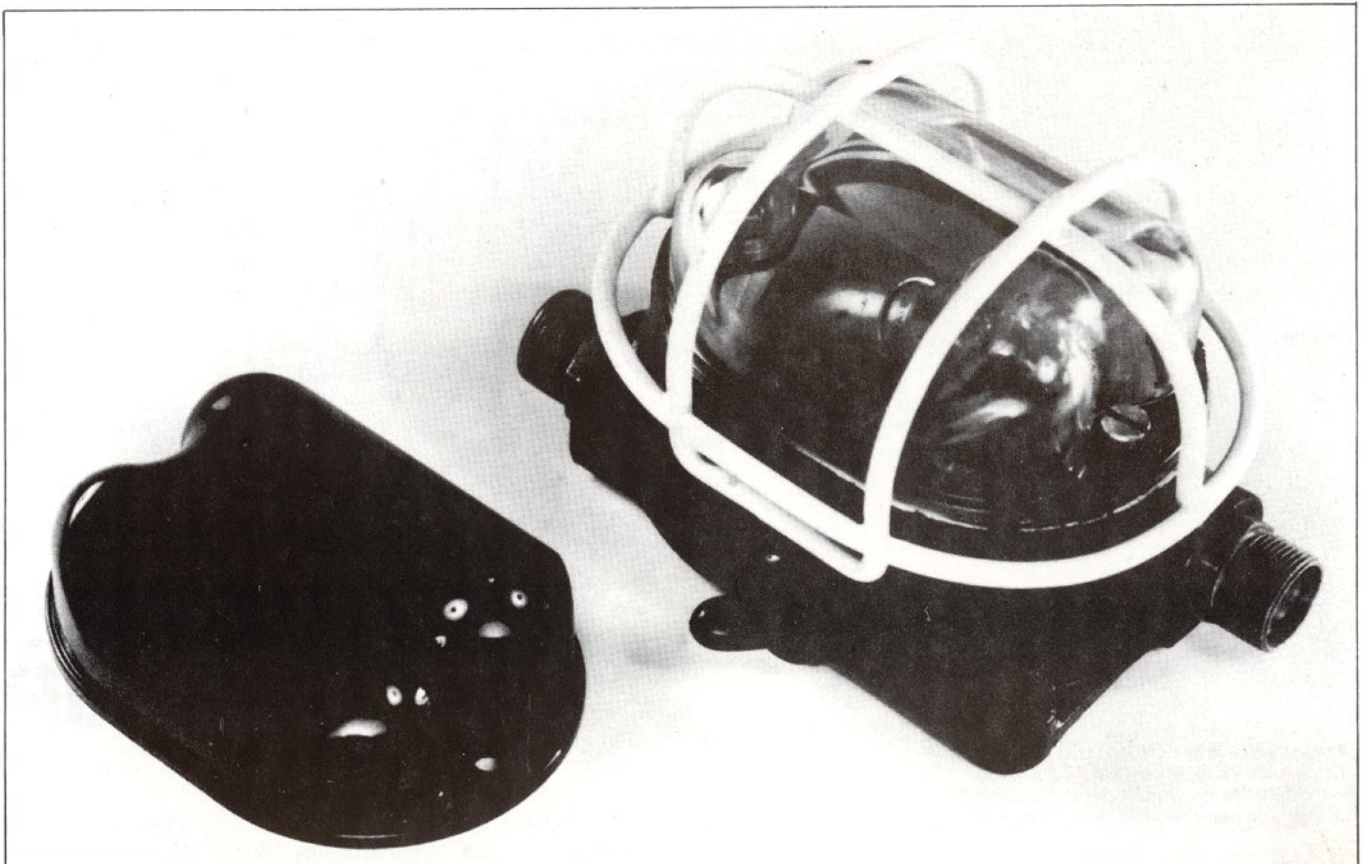

Bulkhead Light

Description

A multipurpose bulkhead fitting. Dust, water, shock and vibration proof. Designed for use in military vehicles. Available with a clear polycarbonate dome for maximum light output, or with a blue or red polycarbonate dome, to give 'moonlight' for night operation. Protective cage also available.

Construction

The lamp fitting is a single aluminium casting, containing an insulated terminal block, bulb holder with fly leads and bulb. This is covered by a polycarbonate dome, which is sealed

by means of an expanded rubber seal between cover and base, making the fitting dust and water tight.

The bulb holder, insulated from the base, is anti-shock and vibration mounted. It will accept filament lamps.

Installation

Fixing of the lamp fitting is by two 5.4mm holes positioned diagonally on outside corner lugs.

Electrical connection is made through gland seals to a terminal block, which provides means of 'looping' to other fittings.

Testing

Testing is in accordance with MVEE specification 2051.

Re-lamping and Servicing

Re-lamping can be carried out by unskilled personnel by removing the guard (if fitted) and unscrewing the screws at either end of the polycarbonate dome.