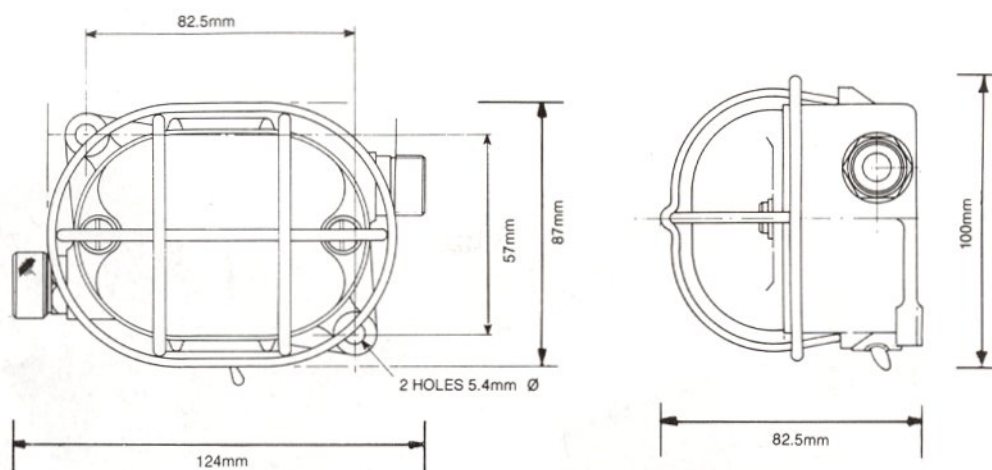

Technical Details

Length	Over gland adaptors 124mm; less adaptors 96mm
Width	With guard 87mm; without guard 79mm
Height	With guard 82.5mm; without guard 72.5mm
Weight	0.6kg
Lamp	24V — Type SCC (BA 15s/17); 240V — Type SBC (BA 15d)
Operating Temperature	-40°C to 60°C
Supply Voltage	(see table)

Variations Available

Type	Voltage	Maximum Wattage	Drawing No.	NATO Stock No.
White Bulb				
Clear Dome	24V	18W	FV 564822	
Clear Dome	240V	10W	B 14693	
Clear Dome (switched)	12V	6W	B 14691	
Clear Dome (switched)	24V	18W	FV 603967	6230-99-804-5104
Clear Dome (switched, one gland)	24V	18W	B 14339	
Blue Dome				
Blue Dome	12V	6W	B 14692	
Blue Dome	24V	6W	FV 603998	6210-99-111-5049
Blue Dome	240V	10W	FV 959042	6210-99-775-1360
Blue Dome (switched, one gland)	240V	10W	B 14519	6210-99-760-1702
Blue Dome (one gland)	24V	6W	B 14983	
Blue Dome (switched, one gland)	24V	6W	B 14984	
Red Dome				
Red Dome	24V	6W	B 14934	
Red Dome	240V	10W	B 14979	
Red Bulb				
Clear Dome	24V	9W	B14610	

WESTAIR

Westair's policy is for the continuous updating of equipment. As far as possible the information given on a leaflet is correct at the time of printing but may not include the latest design improvements.